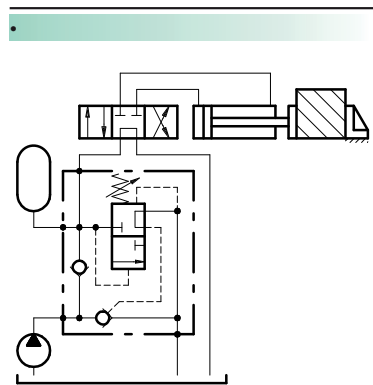

Druckabschaltventile - G 3/4" -

Bestellnr.	Typ	Bezeichnung	Gehäuse	max. Betriebsdruck bar	max. Durchfluss l/min	Code
230-0330-1430	VDA 34/TV.S.VRR	3/4"-Einstellb. 5-110bar-Hutmutter	Alu	250	100	1210041100
230-0330-1435	VDA 34/TR.S.VRR	3/4"-Einstellb. 100-250bar-Hutmutter				1210041101
230-0330-1440	VDA 34/TR.S.VRR/ac	3/4"-Einstellb. 5-110bar-Hutmutter	Stahl	1210042100		
230-0330-1445	VDA 34/TG.S.VRR/ac	3/4"-Einstellb. 100-250bar-Hutmutter		1210042101		

SEQUENCE
VDA 34

• DIMENSIONS (mm)

• HYDRAULIC DIAGRAM

• DESCRIPTION

Automatic cut-off valve.

• OPERATION

Allows for pump discharge when the setting pressure is reached in U. Later the valve keeps constant pressure in U by means of the accumulator in A.

• PERFORMANCE

Maximum flow: 100 l/min.

Maximum Pressure: 250 bar (aluminium body).

Application range with standard springs:

- 5 ÷ 110 bar (test setting: 90 bar at 5 l/min.)
- 100 ÷ 250 bar (test setting: 200 bar at 5 l/min.)

Weight: 3.20 kg (aluminium body).

Material: internal components made out of high-grade steel duly treated and fabricated.

For more information please ask our technical office.

230-0330

Variations and modifications of technical features and dimensions are reserved. **OLEOSTAR S.p.A.** also reserves the right to stop production of each and any model listed in the catalogue with no notice.