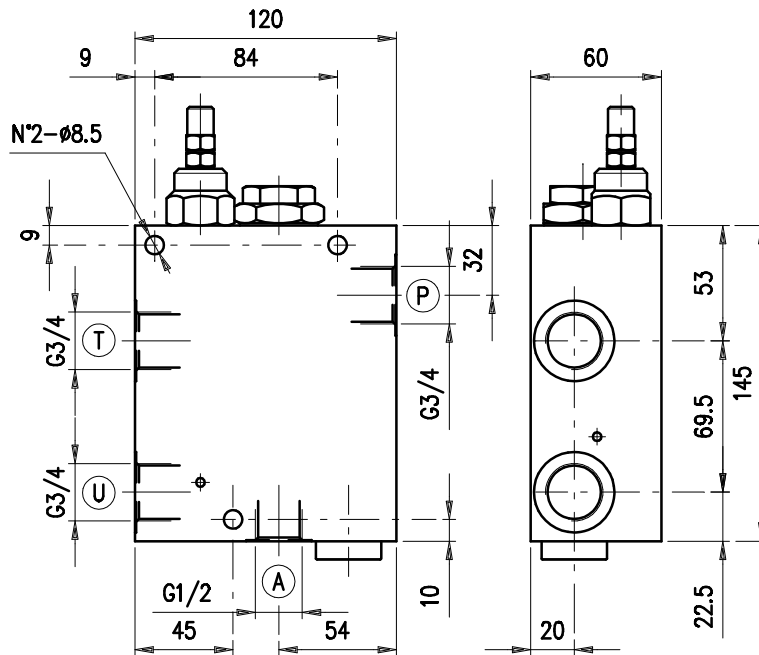

Druckabschaltventile - G 3/4" -

Bestellnr.	Typ	Bezeichnung	Gehäuse	max. Betriebsdruck bar	max. Durchfluss l/min	Code
230-0330-1430	VDA 34/TV.S.VRR	3/4"-Einstellb. 5-110bar-Hutmutter	Alu	250	100	1210041100
230-0330-1435	VDA 34/TR.S.VRR	3/4"-Einstellb. 100-250bar-Hutmutter				1210041101
230-0330-1440	VDA 34/TR.S.VRR/ac	3/4"-Einstellb. 5-110bar-Hutmutter	Stahl	1210042100		
230-0330-1445	VDA 34/TG.S.VRR/ac	3/4"-Einstellb. 100-250bar-Hutmutter		1210042101		

SEQUENCE
VDA 34

• DIMENSIONS (mm)

• HYDRAULIC DIAGRAM

• DESCRIPTION

Automatic cut-off valve.

• OPERATION

Allows for pump discharge when the setting pressure is reached in U. Later the valve keeps constant pressure in U by means of the accumulator in A.

• PERFORMANCE

Maximum flow: 100 l/min.

Maximum Pressure: 250 bar (aluminium body).

Application range with standard springs:

- 5 ÷ 110 bar (test setting: 90 bar at 5 l/min.)
- 100 ÷ 250 bar (test setting: 200 bar at 5 l/min.)

Weight: 3.20 kg (aluminium body).

Material: internal components made out of high-grade steel duly treated and fabricated.

For more information please ask our technical office.

230-0330

Variations and modifications of technical features and dimensions are reserved. **OLEOSTAR S.p.A.** also reserves the right to stop production of each and any model listed in the catalogue with no notice.