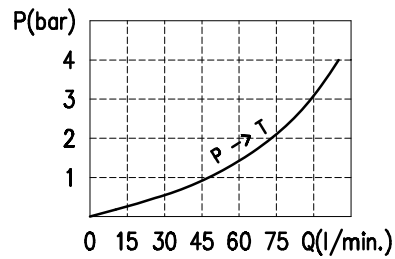

Variations and modifications of technical features and dimensions are reserved. **OLEOSTAR S.p.A.** also reserves the right to stop production of each and any model listed in the catalogue with no notice.

Copyrights on the text contained herein belong to **OLEOSTAR S.p.A.** . Partial and full reproductions or copies of this catalogue are forbidden.

• RATING DIAGRAMS