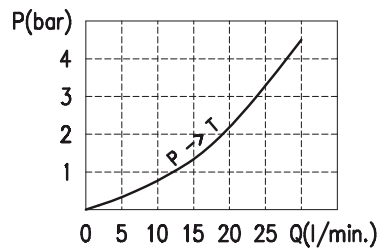

For more information please ask our technical office.

Variations and modifications of technical features and dimensions are reserved. **OLEOSTAR S.p.A.** also reserves the right to stop production of each and any model listed in the catalogue with no notice.

Copyrights on the text contained herein belong to **OLEOSTAR S.p.A.** . Partial and full reproductions or copies of this catalogue are forbidden.

• RATING DIAGRAMS