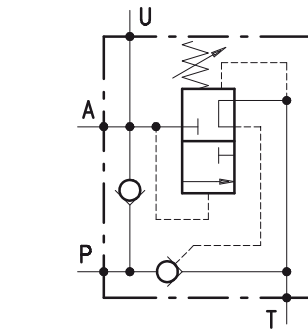

Druckabschaltventile – G 3/8" –

Bestellnr.	Typ	Bezeichnung	Gehäuse	max. Betriebsdruck bar	max. Durchfluss l/min	Code
230-0310-1395	VDA 38/TV.S.VRR	3/8"-Einstellb. 5-110bar-Hutmutter	Alu	250	25	1210021100
230-0310-1400	VDA 38/TR.S.VRR	3/8"-Einstellb. 100-250bar-Hutmutter				1210021101
230-0310-1405	VDA 38/TV.S.VRR/ac	3/8"-Einstellb. 5-110bar-Hutmutter	Stahl	1210022100		
230-0310-1410	VDA 38/TR.S.VRR/ac	3/8"-Einstellb. 100-250bar-Hutmutter		1210022101		

SEQUENCE
VDA 38

• DIMENSIONS (mm)

• HYDRAULIC DIAGRAM

• DESCRIPTION

Automatic cut-off valve.

• OPERATION

Allows for pump discharge when the setting pressure is reached in U. Later the valve keeps constant pressure in U by means of the accumulator in A.

Weight: 2.15 kg (aluminium body)

Material: internal components made out of high-grade steel duly treated and fabricated

230-0310

For more information please ask our technical office.

Variations and modifications of technical features and dimensions are reserved. **OLEOSTAR S.p.A.** also reserves the right to stop production of each and any model listed in the catalogue with no notice.