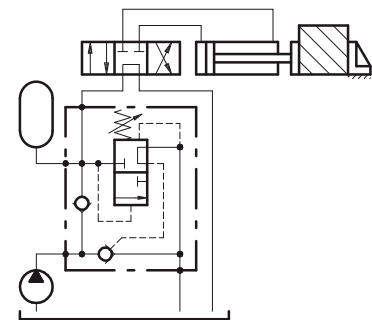

Druckabschaltventile – G 3/8" –

Bestellnr.	Typ	Bezeichnung	Gehäuse	max. Betriebsdruck bar	max. Durchfluss l/min	Code
230-0310-1395	VDA 38/TV.S.VRR	3/8"-Einstellb. 5-110bar-Hutmutter	Alu	250	25	1210021100
230-0310-1400	VDA 38/TR.S.VRR	3/8"-Einstellb. 100-250bar-Hutmutter				1210021101
230-0310-1405	VDA 38/TV.S.VRR/ac	3/8"-Einstellb. 5-110bar-Hutmutter	Stahl	1210022100		
230-0310-1410	VDA 38/TR.S.VRR/ac	3/8"-Einstellb. 100-250bar-Hutmutter		1210022101		

SEQUENCE
VDA 38

• DIMENSIONS (mm)

• HYDRAULIC DIAGRAM

• DESCRIPTION

Automatic cut-off valve.

• OPERATION

Allows for pump discharge when the setting pressure is reached in U. Later the valve keeps constant pressure in U by means of the accumulator in A.

Weight: 2.15 kg (aluminium body)

Material: internal components made out of high-grade steel duly treated and fabricated

230-0310

For more information please ask our technical office.

Variations and modifications of technical features and dimensions are reserved. **OLEOSTAR S.p.A.** also reserves the right to stop production of each and any model listed in the catalogue with no notice.