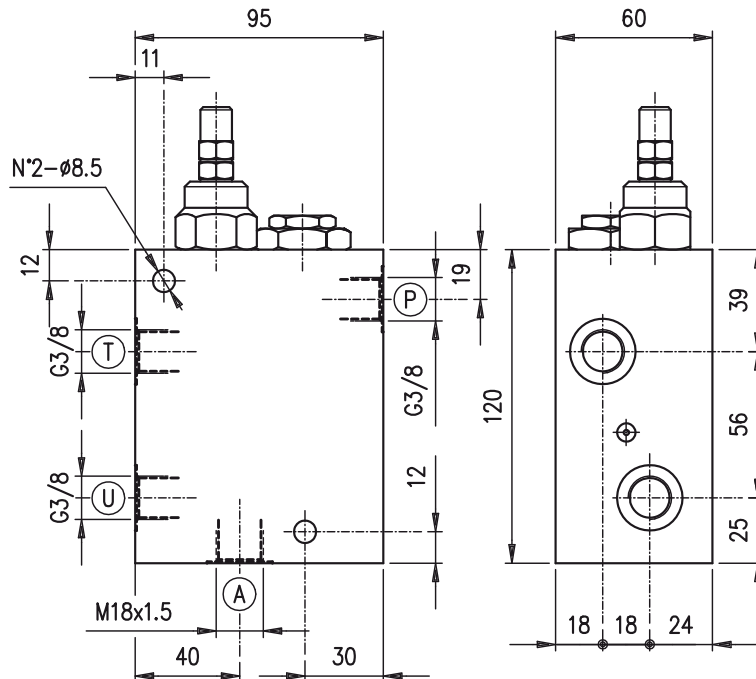

Druckabschaltventile – G 3/8" –

Bestellnr.	Typ	Bezeichnung	Gehäuse	max. Betriebsdruck bar	max. Durchfluss l/min	Code
230-0310-1395	VDA 38/TV.S.VRR	3/8"-Einstellb. 5-110bar-Hutmutter	Alu	250	25	1210021100
230-0310-1400	VDA 38/TR.S.VRR	3/8"-Einstellb. 100-250bar-Hutmutter				1210021101
230-0310-1405	VDA 38/TV.S.VRR/ac	3/8"-Einstellb. 5-110bar-Hutmutter	Stahl	1210022100		
230-0310-1410	VDA 38/TR.S.VRR/ac	3/8"-Einstellb. 100-250bar-Hutmutter		1210022101		

SEQUENCE
VDA 38

• DIMENSIONS (mm)

• HYDRAULIC DIAGRAM

• DESCRIPTION

Automatic cut-off valve.

• OPERATION

Allows for pump discharge when the setting pressure is reached in U. Later the valve keeps constant pressure in U by means of the accumulator in A.

• PERFORMANCE

Maximum flow: 25 l/min.

Maximum Pressure: 250 bar (aluminium body).

Application range with standard springs:

- 5 ÷ 110 bar (test setting: 90 bar at 5 l/min.)
- 100 ÷ 250 bar (test setting: 200 bar at 5 l/min.)

Weight: 2.15 kg (aluminium body)

Material: internal components made out of high-grade steel duly treated and fabricated

230-0310

For more information please ask our technical office.

Variations and modifications of technical features and dimensions are reserved. **OLEOSTAR S.p.A.** also reserves the right to stop production of each and any model listed in the catalogue with no notice.